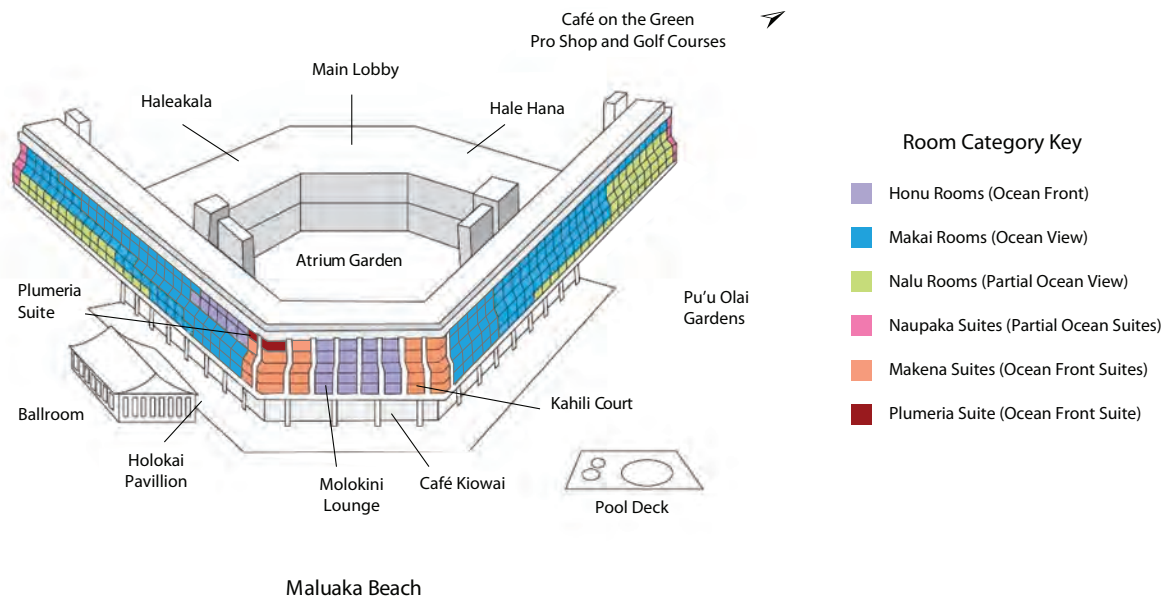

A Landmark Hotels Group Hotel

Learn more about the Makena Makeover

## FUNCTION ROOMS

The recipient of the 2011 Pinnacle Award from Successful Meetings Magazine, Makena Beach & Golf Resort features indoor facilities accommodating up to 520 guests and seven outdoor locations (three

with spectacular oceanfront views) perfect for receptions for up to 1,200 persons. A variety of seasonal group packages are available.

	VENUE	BANQUET	RECEPTION	THEATRE	CONFERENCE	CLASSROOM	SQ. FT.	L X W	CEILING HT.
BALLROOM	Ka'eo Ballroom	350	520	500	120	300	5,200	80'x65'	16'
	Makena Salon	175	260	250	60	150	2,600	65'x40'	16'
	Wailea Salon	175	260	250	60	150	2,600	65'x40'	16'
	Ka'eo Lanai	—	225	—	—	—	2,336	218'x12'	open air
HOTEL	Molokini Bar & Grille	80	100	50	20	30	2,000	60'x34'	10'
	Hale Hana	—	—	50	24	40	720	20'x36'	10'
	'Ilima	—	—	20	10	12	275	14'x20'	10'
	Kahili Court	90	140	75	—	50	2,688	84'x32'	10'
	Café Kiowai	80	80	—	—	—	2,482	73'x34'	20'
	Holokai Pavilion	150	200	—	—	—	1,960	56'x35'	20'
	Pu'u O'Lai Garden	1,000	1,200	—	—	—	24,300	180'x135'	open air
	Maluaka Lawn	250	400	—	—	—	10,800	300'x36'	open air
	King's Trail Garden	200	275	—	—	—	9,000	120'x75'	open air
	Pool Lanai	150	250	—	—	—	8,000	100'x80'	open air
GROUNDS	Pacific Lawn	150	270	—	—	—	5,850	75'x78'	open air
	Atrium Garden	—	80	—	—	—	1,420	40'x50'	open air
	Ali'i Lawn	600	700	—	—	—	10,710	105'x102'	open air
	Makena Vista	175	250	—	—	—	8,876	105'x110'	open air
	Café on the Green	80	125	—	—	—	3,782	62'x61'	13'-20'
	Makena Point	—	50	—	—	—	2,484	54'x46'	open air